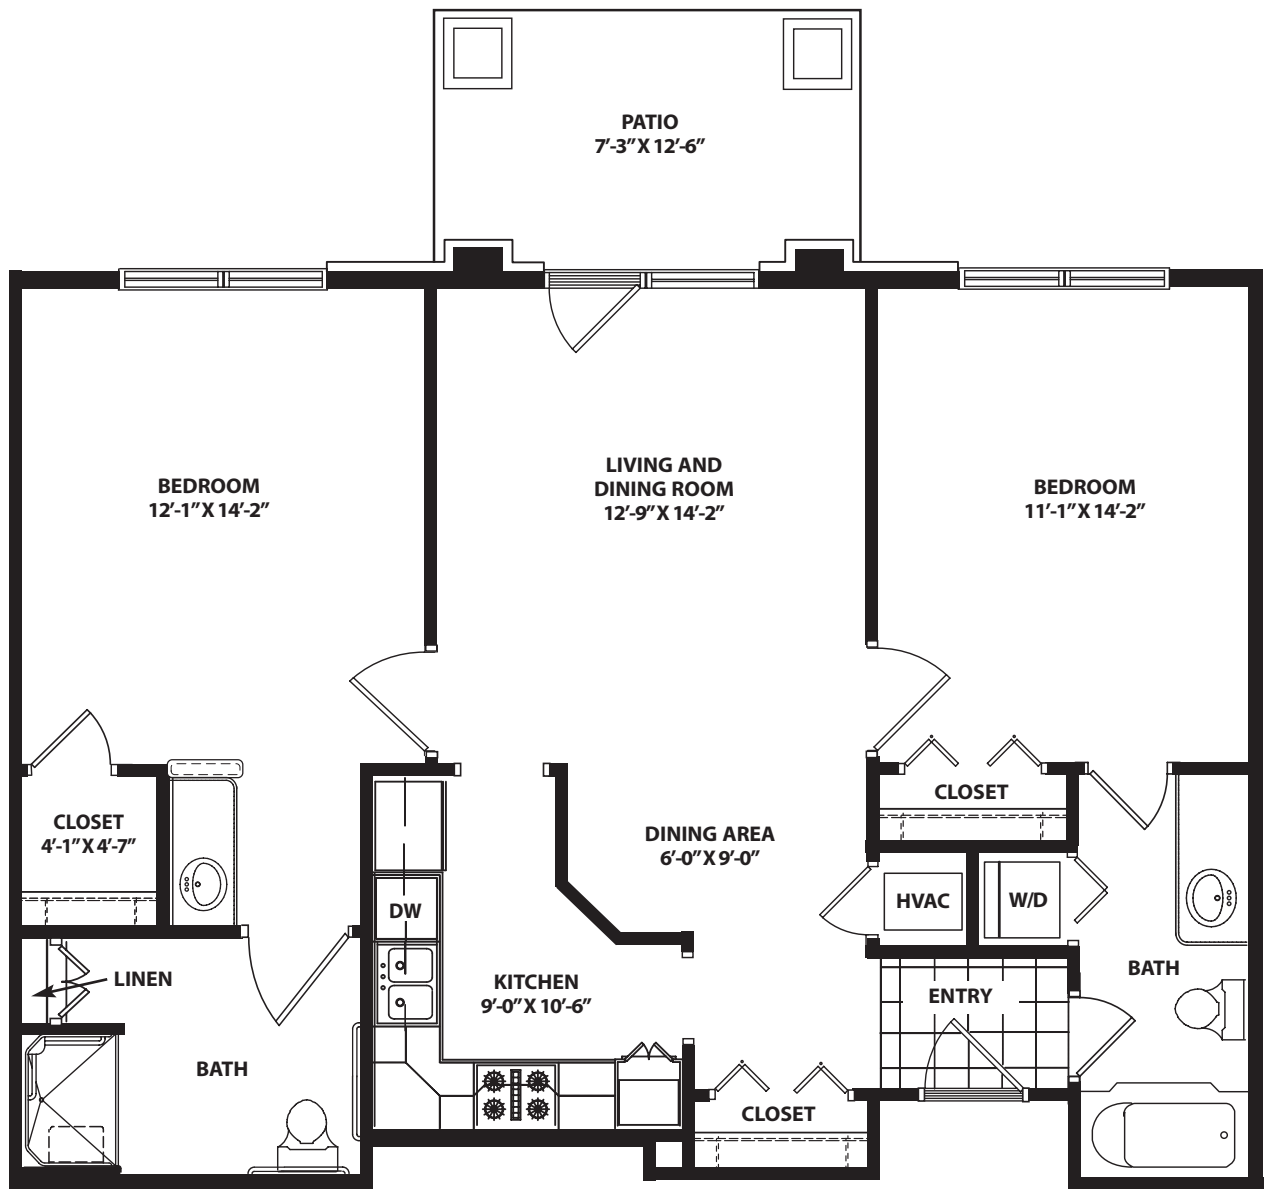

# BELL TRACE

## Apartment Home Fulton

934 Square Feet  
Dimensions may vary slightly.