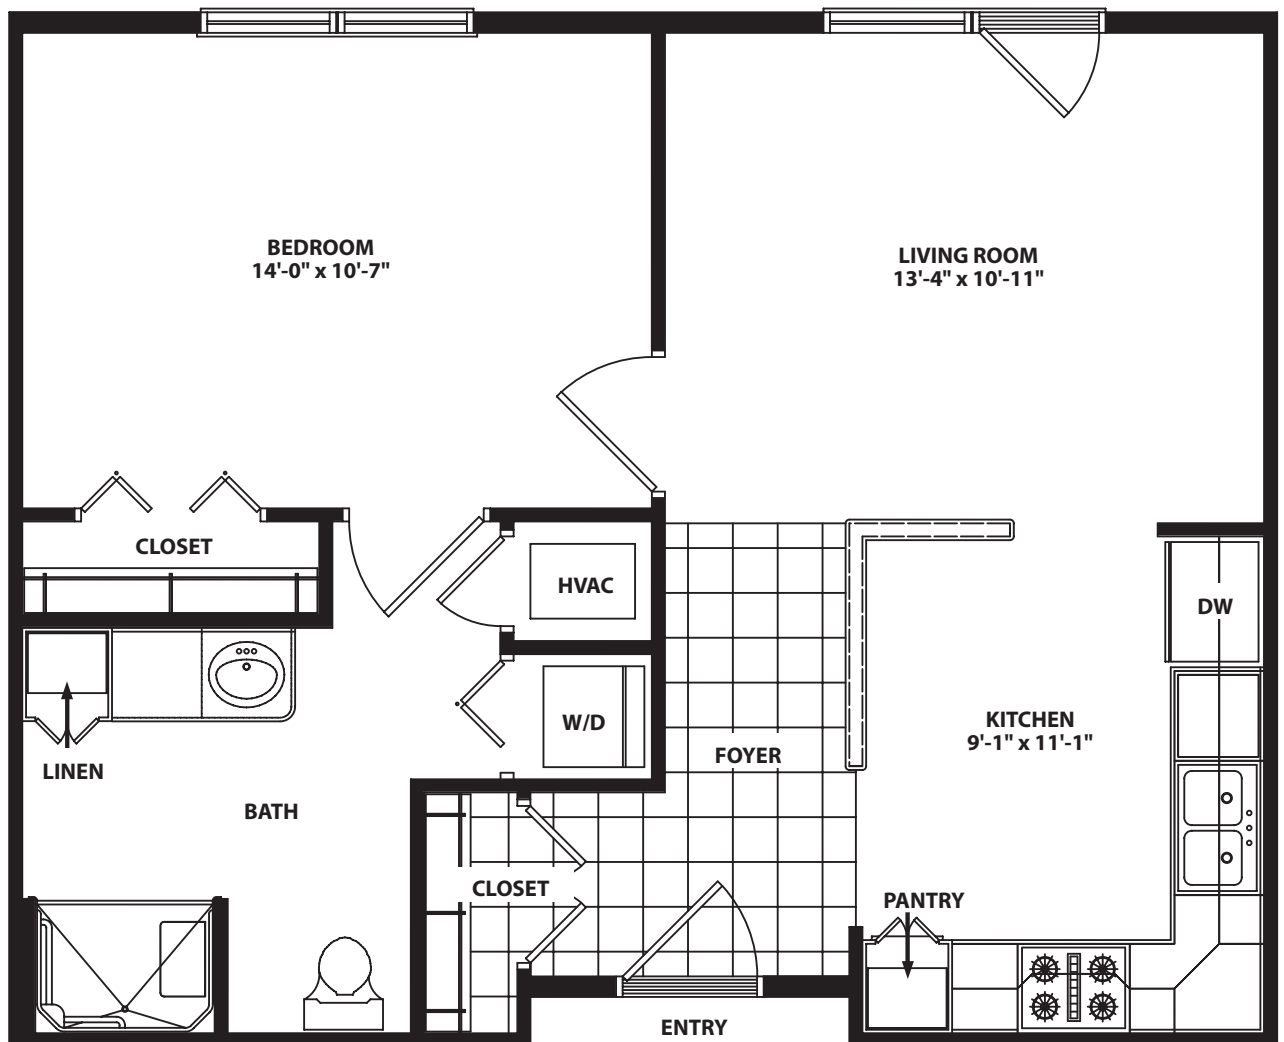

BELL TRACE

Apartment Home Marshall

607 Square Feet
Dimensions may vary slightly.