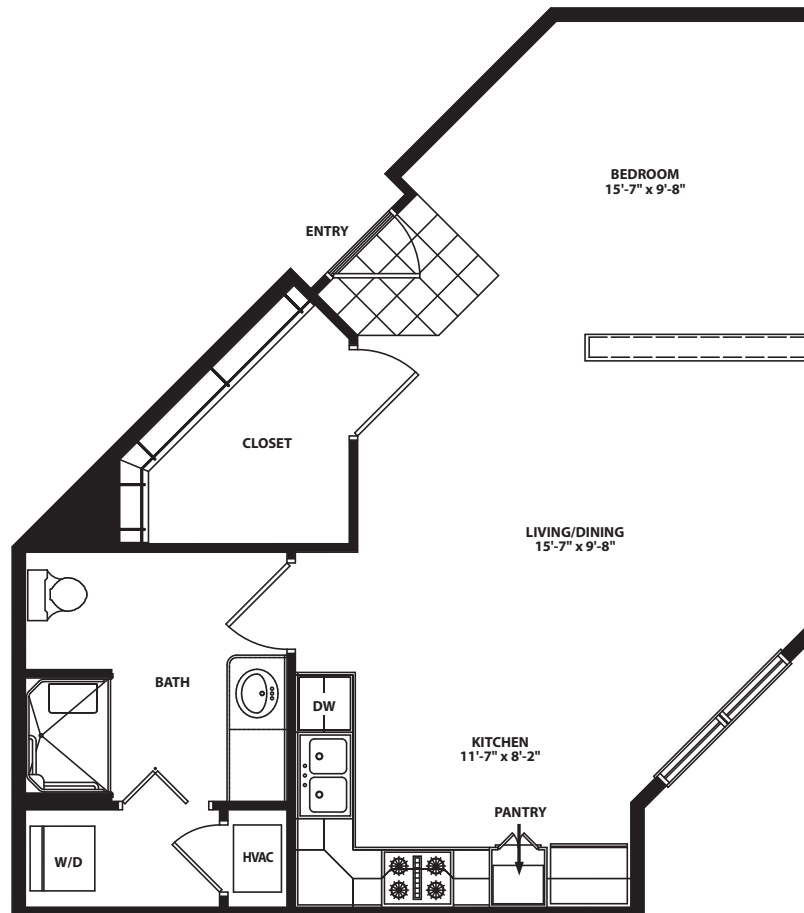

BELL TRACE

Apartment Home Marten

622 Square Feet
Dimensions may vary slightly.