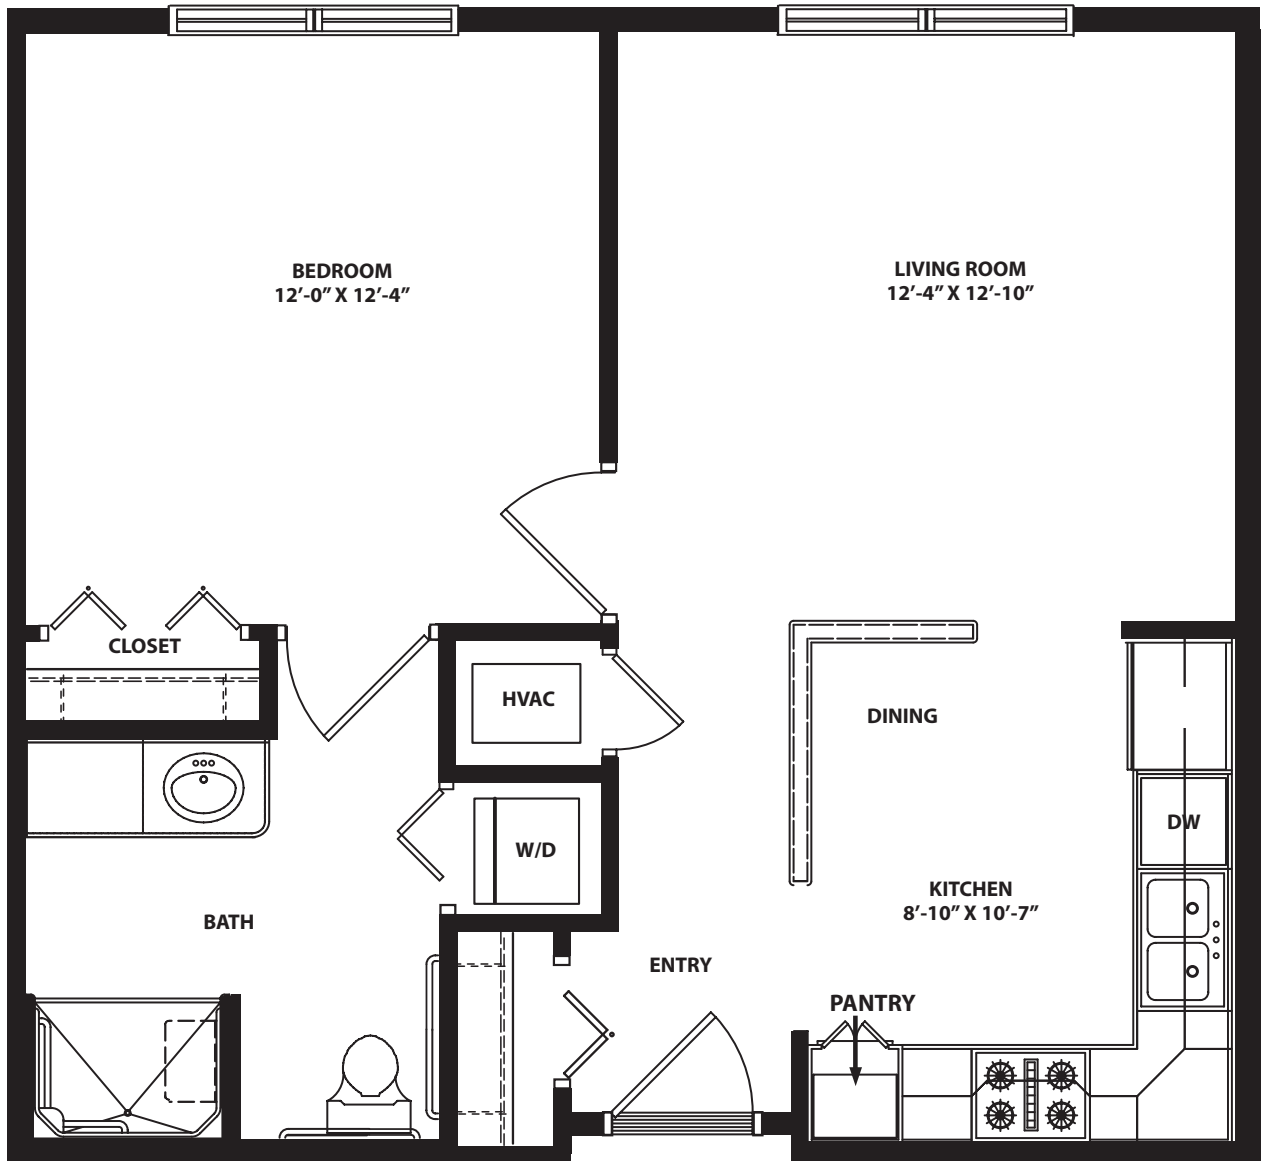

BELL TRACE

Apartment Home Morgan

582 Square Feet
Dimensions may vary slightly.