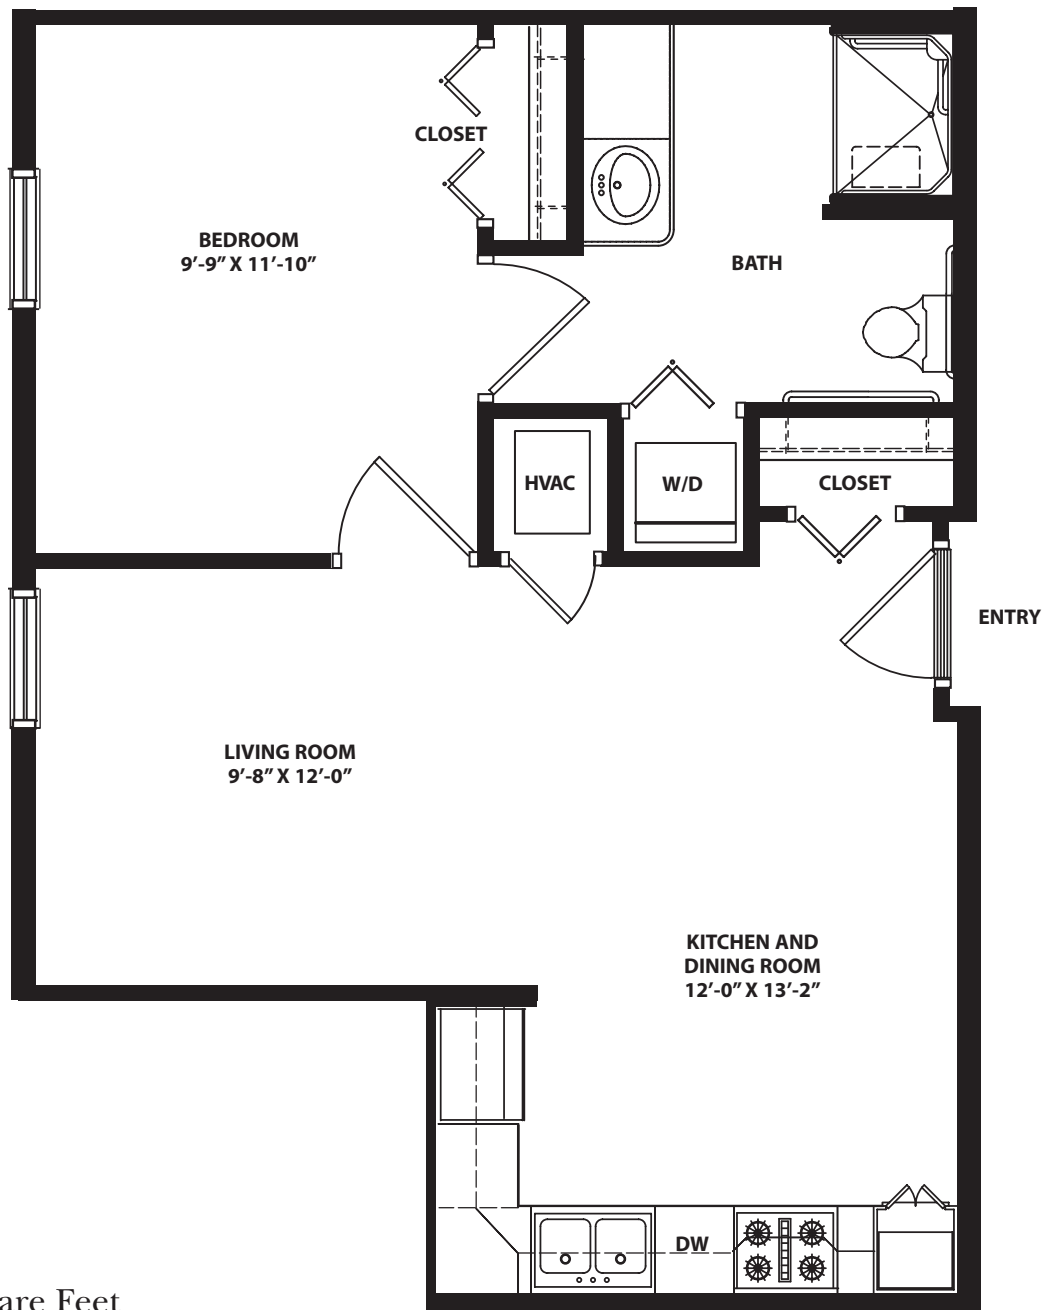

BELL TRACE

Apartment Home Parke

547 Square Feet
Dimensions may vary slightly.