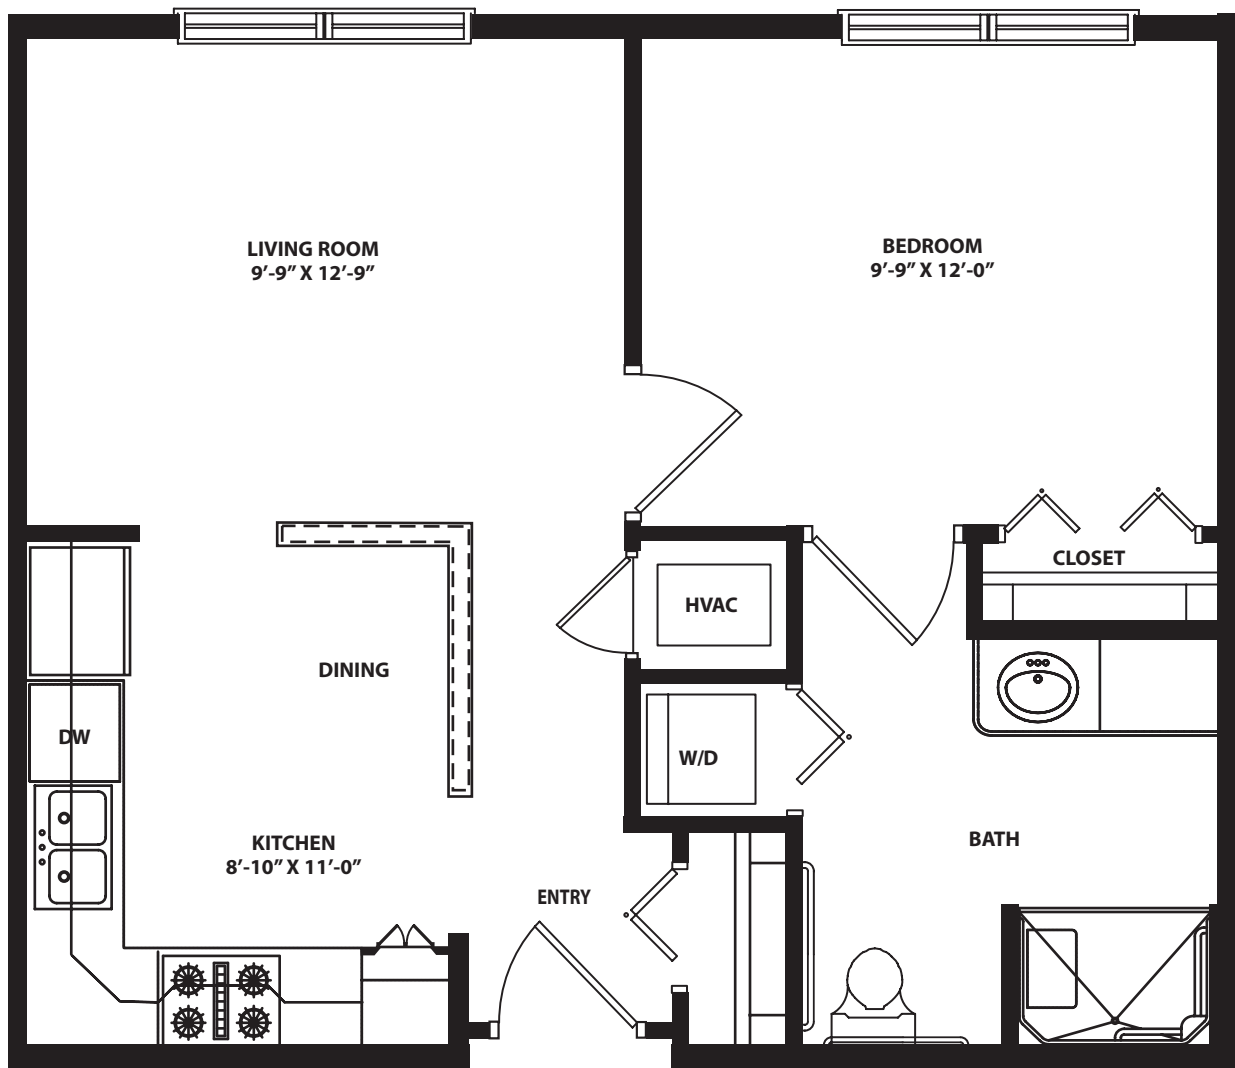

BELL TRACE

Apartment Home Shelby

520 Square Feet
Dimensions may vary slightly.